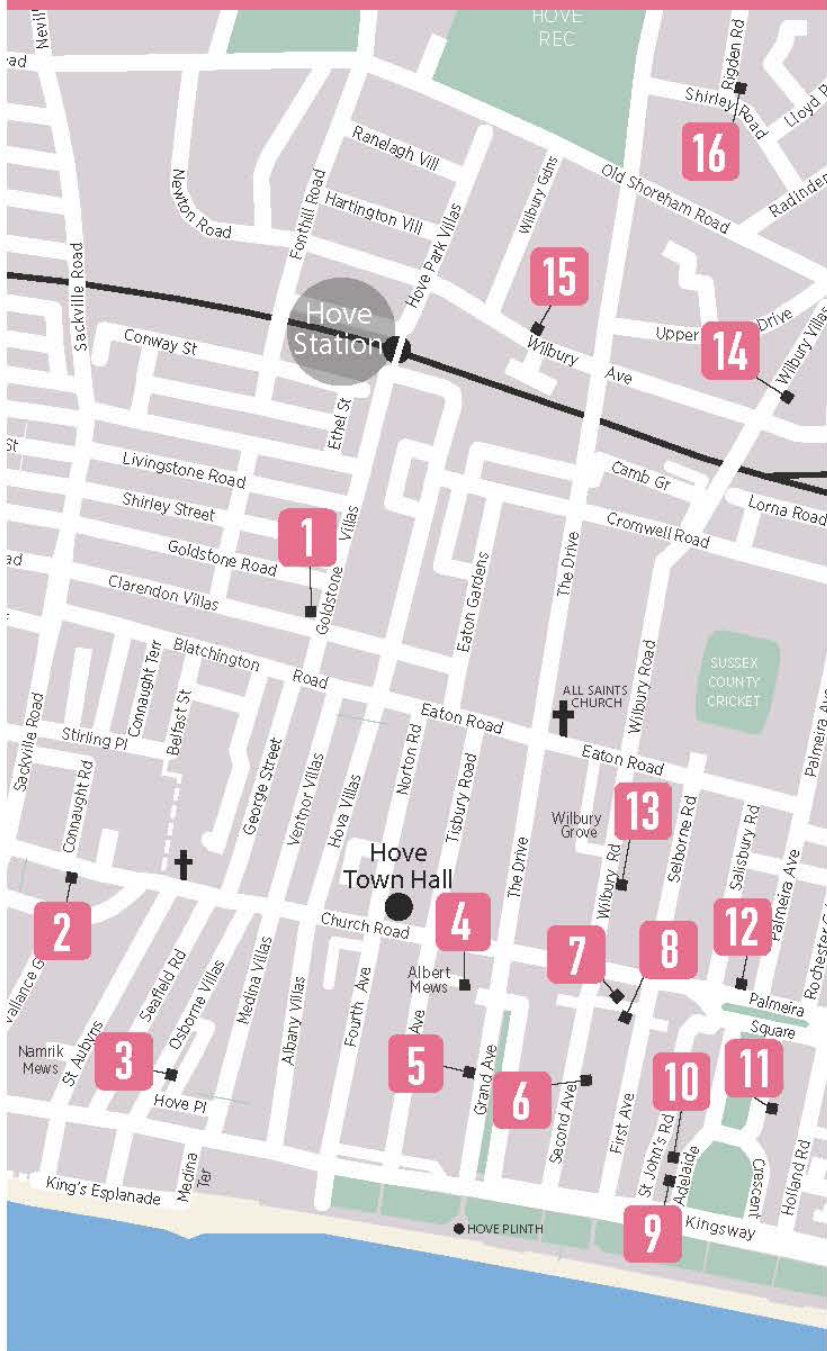

# HOVE ARTS TRAIL 2025

**1** DION SALVADOR LLOYD

**2** INK POD COLLECTIVE

**3** MATT JAMES BROWN

**4** ALBERT MEWS STUDIO

**5** HK ARTLABS AT COOMBE LEA

**6** THE CLAREMONT

**7** THE WALKER GALLERY